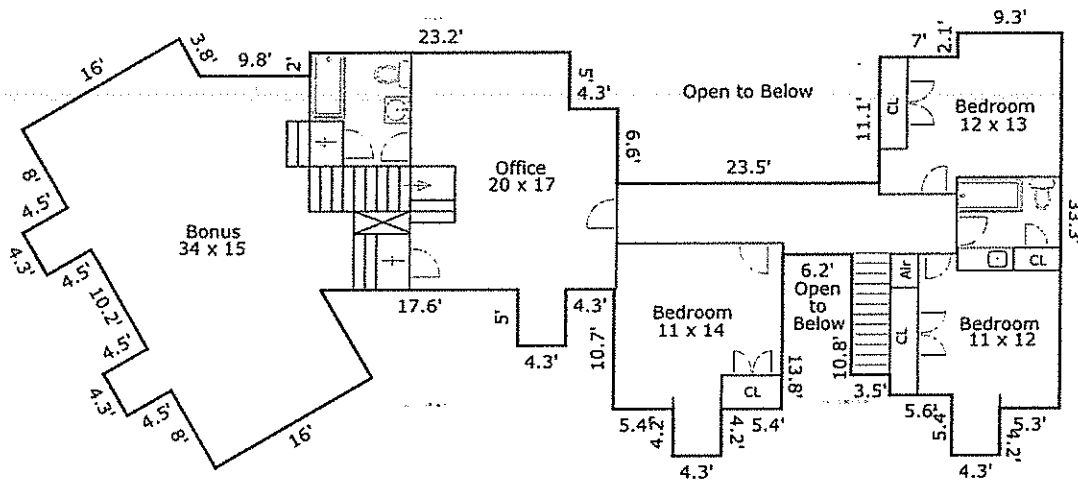

8725 Fazio Dr
4,629 Sq Ft

TOTAL Sketch by a la mode, inc.

Area Calculations Summary

Living Area	
First Floor	2438.64 Sq ft
2 Car Garage	-951.51 Sq ft
Total Living Area (Rounded):	2439 Sq ft
Non-living Area	
Fireplace	13.86 Sq ft
Covered Porch	263.25 Sq ft
Patio	159.72 Sq ft
Covered Porch	194.46 Sq ft
Patio	240.3 Sq ft

Second Floor

TOTAL Sketch by a la mode, inc.

Area Calculations Summary

Living Area	
Second Floor	2190.64 Sq ft
Total Living Area (Rounded):	2191 Sq ft